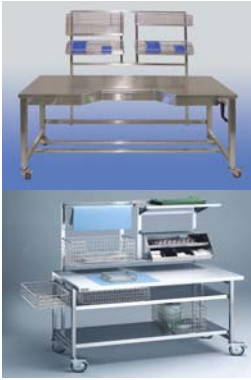

Prep and Pack Work Table

heavy gauge #304 Stainless Steel, ground and polished to a # 4 smooth and seamless finish

Standard Sizes: Table Top Height 36", Depths: 24", 30", 36", Widths: 36", 48", 60", 72"

additional sizes and configurations are available – pricing on request: Support@TBJ-SPD.com

WS-HHAM	Hydraulic - Manually operated height adjustment within 12 inch range	
WS-HHAE	Hydraulic - Electric operated height adjustment within 12 inch range	
PTM	Mobile (4) swivel type casters with brakes in lieu of adjustable leveling feet	
PTCA	Cutaway Access - into work area for improved access and work comfort	
PTSS	Solid shelf[s] under tabletop all table sizes - specify height from floor	
PTWS	Wire shelf[s] under tabletop all table sizes - specify height from floor	
	back or side Mounting Rails - for Baskets, Shelves, Bins, and Holders	L x D x H
7500185	hook rail / single-sided, [4] hooks on front [height 34" above tabletop]	49 x 2 x 57
7500217	hook rail / single-sided, [4] hooks on front [height 34" above tabletop]	22 x 2 x 57
7500430	hook rail / double-sided [4] hooks on front and back [height 34" above tabletop]	49 x 2 x 57
7500431	hook rail / double-sided [4] hooks on front and back [height 34" above tabletop]	22 x 2 x 57